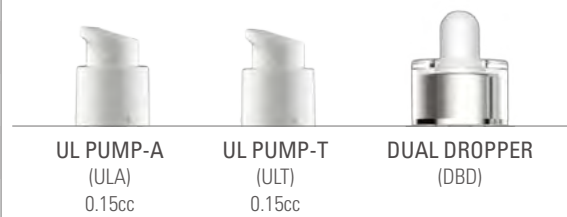

ROUND

HEAVY

ROUND HEAVY

Item Code	Capacity	Bottle Ref.	UL-A	UL-T	Dual Dropper
HB030-RO/UL	30ml	BW682	●	●	●
HB035-RO/UL	35ml	BW590	●	●	●
HB040-RO/UL	40ml	BW591	●	●	●
HB050-RO/UL	50ml	BW593	●	●	●
HB060-RO/UL	60ml	BW664	●	●	●

Material	
UL Pump A,T	• Cap : ABS • Actuator : PP • Pumpbody : ABS
Dual Dropper	• Actuator : NBR • Pumpbody : Inner-ABS/Outer-PETG • Wiper : PE

OPTION

ROUND

HEAVY (Ø22)

ROUND HEAVY (Ø22)

Item Code	Capacity	Bottle Ref.	Shoulder Pump-A
HB150-ROA/SHA	150ml	BW684	●
HB180-ROA/SHA	180ml	BW685	●

Material	
• Cap : PETG • Actuator : PP • Pumpbody : PP	

OPTION