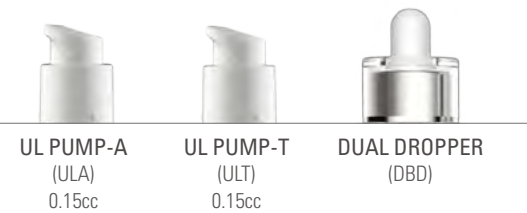

STRAIGHT HEAVY (OVERCAP)

OPTION

Item Code	Capacity	Bottle Ref.	UL Pump-C
HB030-SO/ULC	30ml	BW583	●
HB035-SO/ULC	35ml	BW584	●
HB050-SO/ULC	50ml	BW597	●
HB080-SO/ULC	80ml	BW661	●
HB100-SO/ULC	100ml	BW608	●
HB120-SO/ULC	120ml	BW662	●

Material
• Cap : PETG • Actuator : PP • Pumpbody : ABS

STRAIGHT

HEAVY

30ml

40ml

50ml

STRAIGHT HEAVY

Item Code	Capacity	Bottle Ref.	UL-A	UL-T	Dual Dropper
HB030-ST/UL	30ml	BW580	●	●	●
HB040-ST/UL	40ml	BW592	●	●	●
HB050-ST/UL	50ml	BW594	●	●	●

Material

UL Pump A,T	• Cap : ABS • Actuator : PP • Pumpbody : ABS
Dual Dropper	• Actuator : NBR • Pumpbody : Inner-ABS/Outer-PETG • Wiper : PE

OPTION

UL PUMP-A
(ULA)
0.15cc

UL PUMP-T
(ULT)
0.15cc

DUAL DROPPER
(DBD)