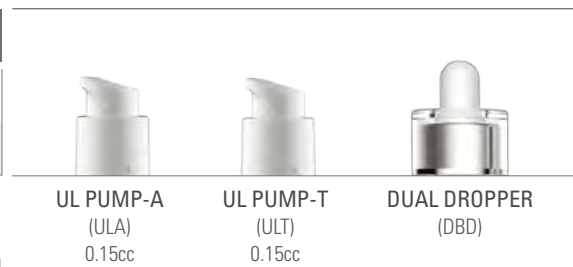

40ml

50ml

100ml

120ml

150ml

SOFT ROUND HEAVY

OPTION

Item Code	Capacity	Bottle Ref.	UL-A	UL-T	Dual Dropper
HB030-SR/UL	30ml	BW588	●	●	●
HB035-SR/UL	35ml	BW589	●	●	●