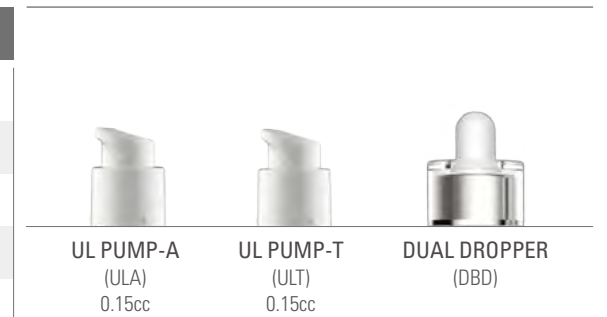

UL PUMP-A
(ULA)
0.15cc

UL PUMP-T
(ULT)
0.15cc

DUAL DROPPER
(DBD)

Material	
UL Pump A,T	• Cap : ABS • Actuator : PP • Pumpbody : ABS
Dual Dropper	• Actuator : NBR • Pumpbody : Inner-ABS/Outer-PETG • Wiper : PE

T HEAVY

OPTION

Item Code	Capacity	Bottle Ref.	UL-A	UL-T	Dual Dropper
HB030-T/UL	30ml	BW655	●	●	●
HB040-T/UL	40ml	BW656	●	●	●
HB050-T/UL	50ml	BW654	●	●	●
HB100-T/UL	100ml	BW694	●	●	
HB120-T/UL	120ml	BW693	●	●	
HB150-T/UL	150ml	BW686	●	●	