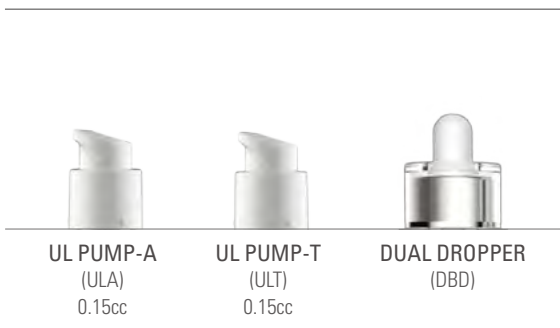

Material	
• Cap : PETG • Actuator : PP • Pumpbody : PP	

OPTION

ROUND

SPECIAL HEAVY

ROUND SPECIAL HEAVY

OPTION

Item Code	Capacity	Bottle Ref.	UL-A	UL-T	Dual Dropper
HB050-RS/UL_	50ml	BW665	●	●	●
HB080-RS/UL_	80ml	BW666	●	●	●
HB100-RS/UL_	100ml	BW667	●	●	●
HB130-RS/UL_	130ml	BW668	●	●	
HB150-RS/UL_	150ml	BW683	●	●	