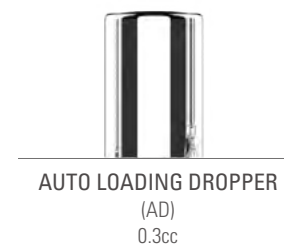

HEXAGON

HEAVY (AUTO LOADING DROPPER)

STRAIGHT

HEAVY (AUTO LOADING DROPPER)

HEXAGON HEAVY

OPTION

Item Code	Capacity	Bottle Ref.	Auto Loading Dropper
HB030-HX/AD	30ml	BW660	●
Material			
• Actuator : ABS/AL • Pumpbody : ABS/AL			